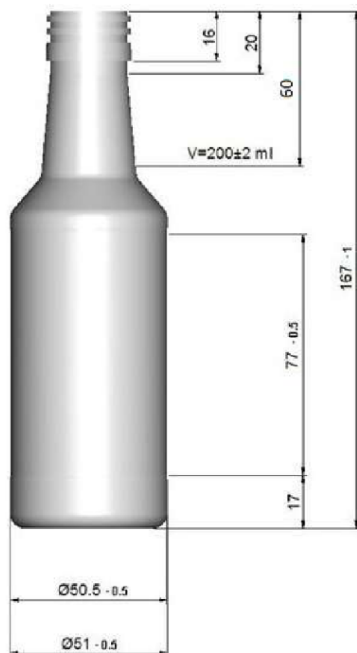

Cooper Veral 200

Request Sample

General info

Item no. (SKU):	
Family / Range:	Cooper Veral
Capacity:	200ml
Neck:	28 ROPP
Weight:	24
Shape:	Round
Material:	PET / RPET
Colour:	All Colours Available
Print Areas:	N/A
Country of Origin:	Lithuania

Packaging Info

Packed in Boxes

Box Dimensions (mm):	594 x 394 x 448
Quantity per box (pcs):	240
Boxes per pallet (pcs):	20
Quantity per pallet (pcs):	4800
Net weight (kg):	115
Gross weight (kg):	139
Pallet height (mm):	2400

Packed in PE bags on trays (Full pallet)

Tray dimensions (mm):	1200 x 800 x 50
Quantity per tray (pcs):	380
Quantity per PE bag (pcs):	190
PE bags per tray (pcs):	2
Trays per pallet (pcs):	13
Quantity per pallet (pcs):	4940
Net weight (kg):	119
Gross weight (kg):	139
Pallet height (mm):	2400